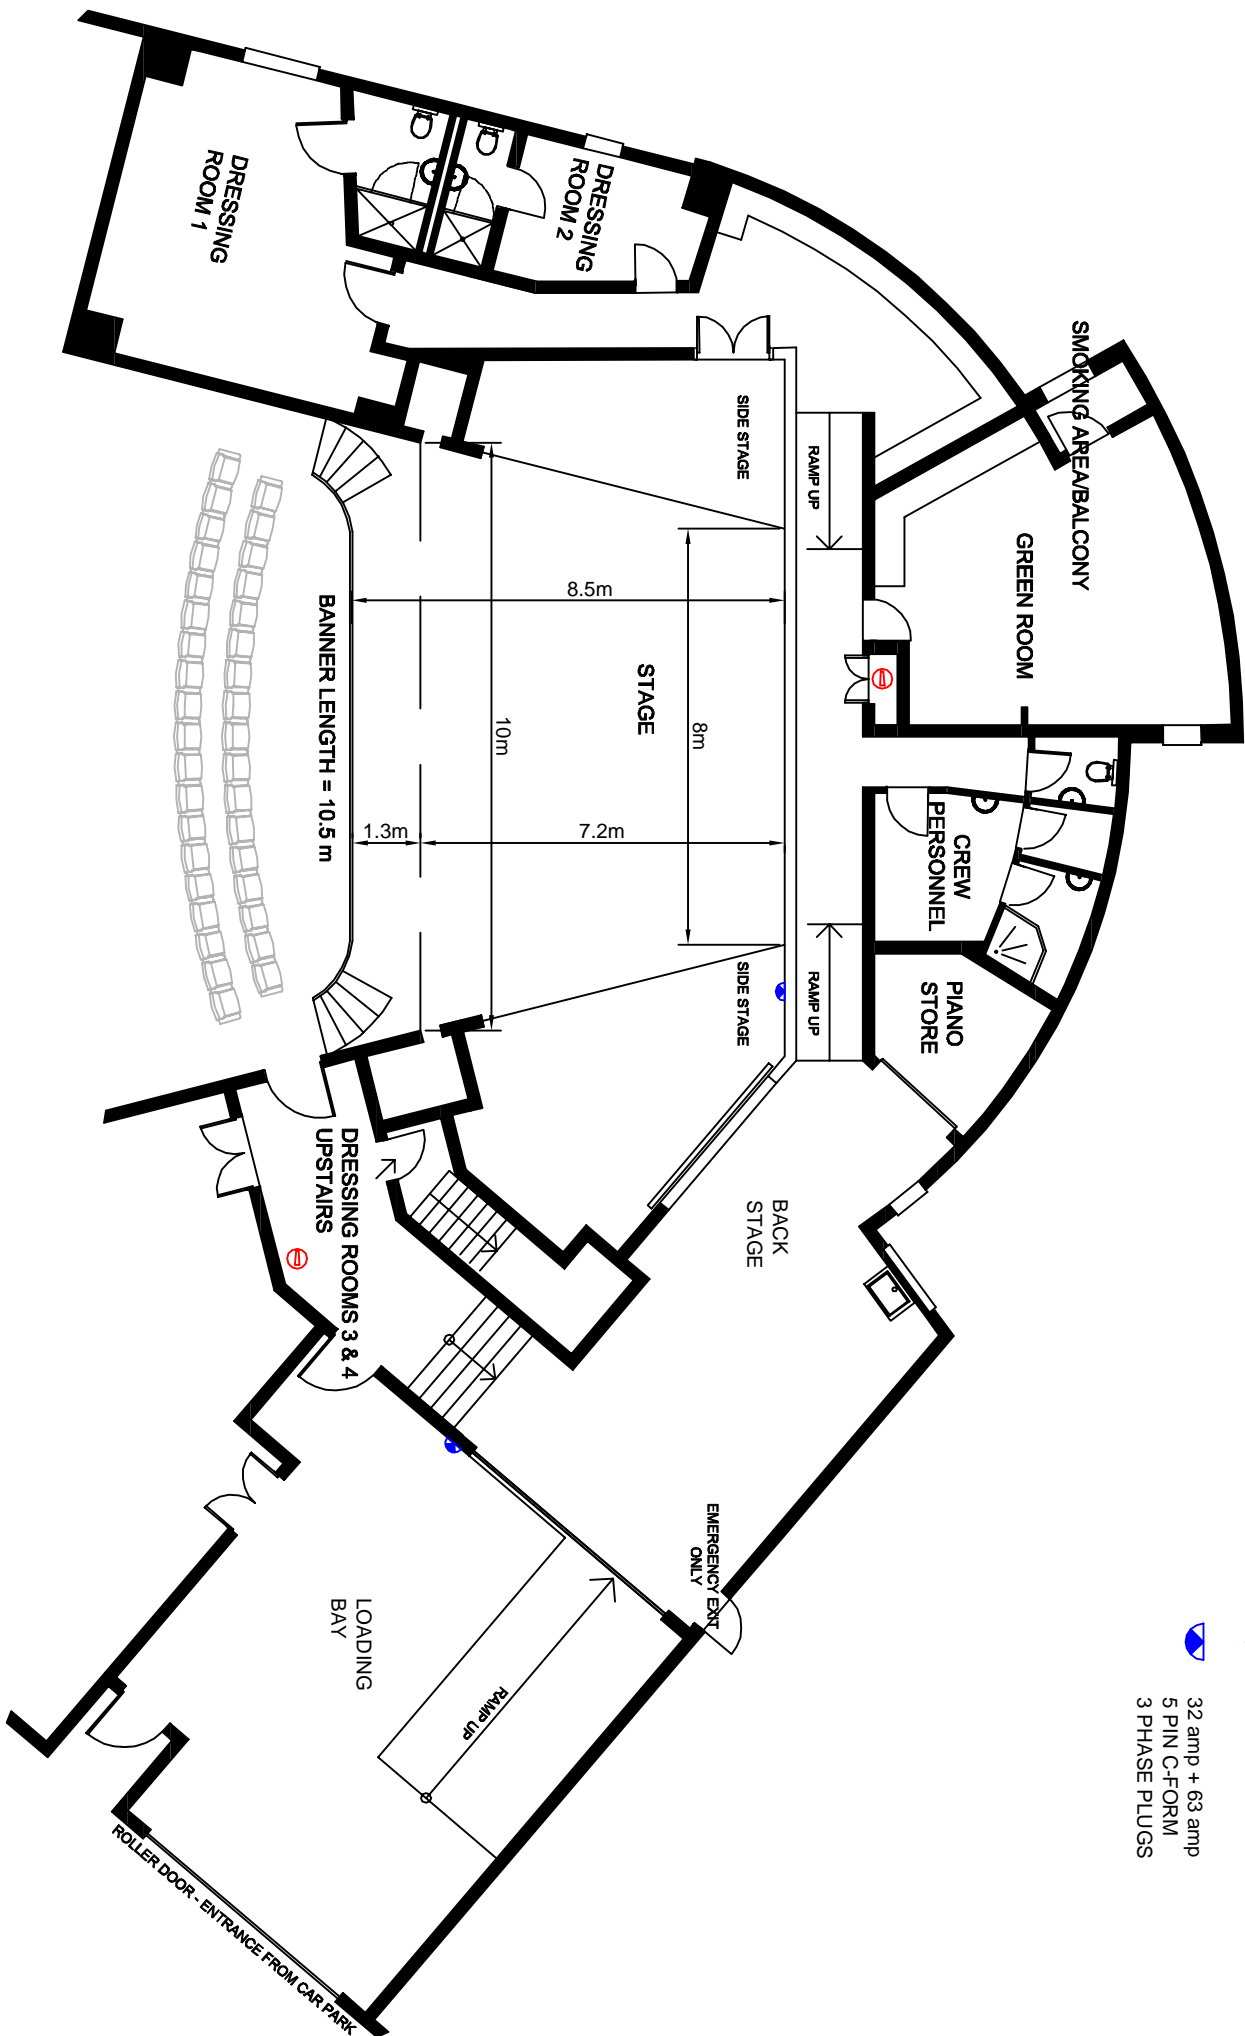

ATTERBURY THEATRE STAGE LAYOUT

FIRE EXTINGUISHER

32 amp + 63 amp
5 PIN C-FORM
3 PHASE PLUGS